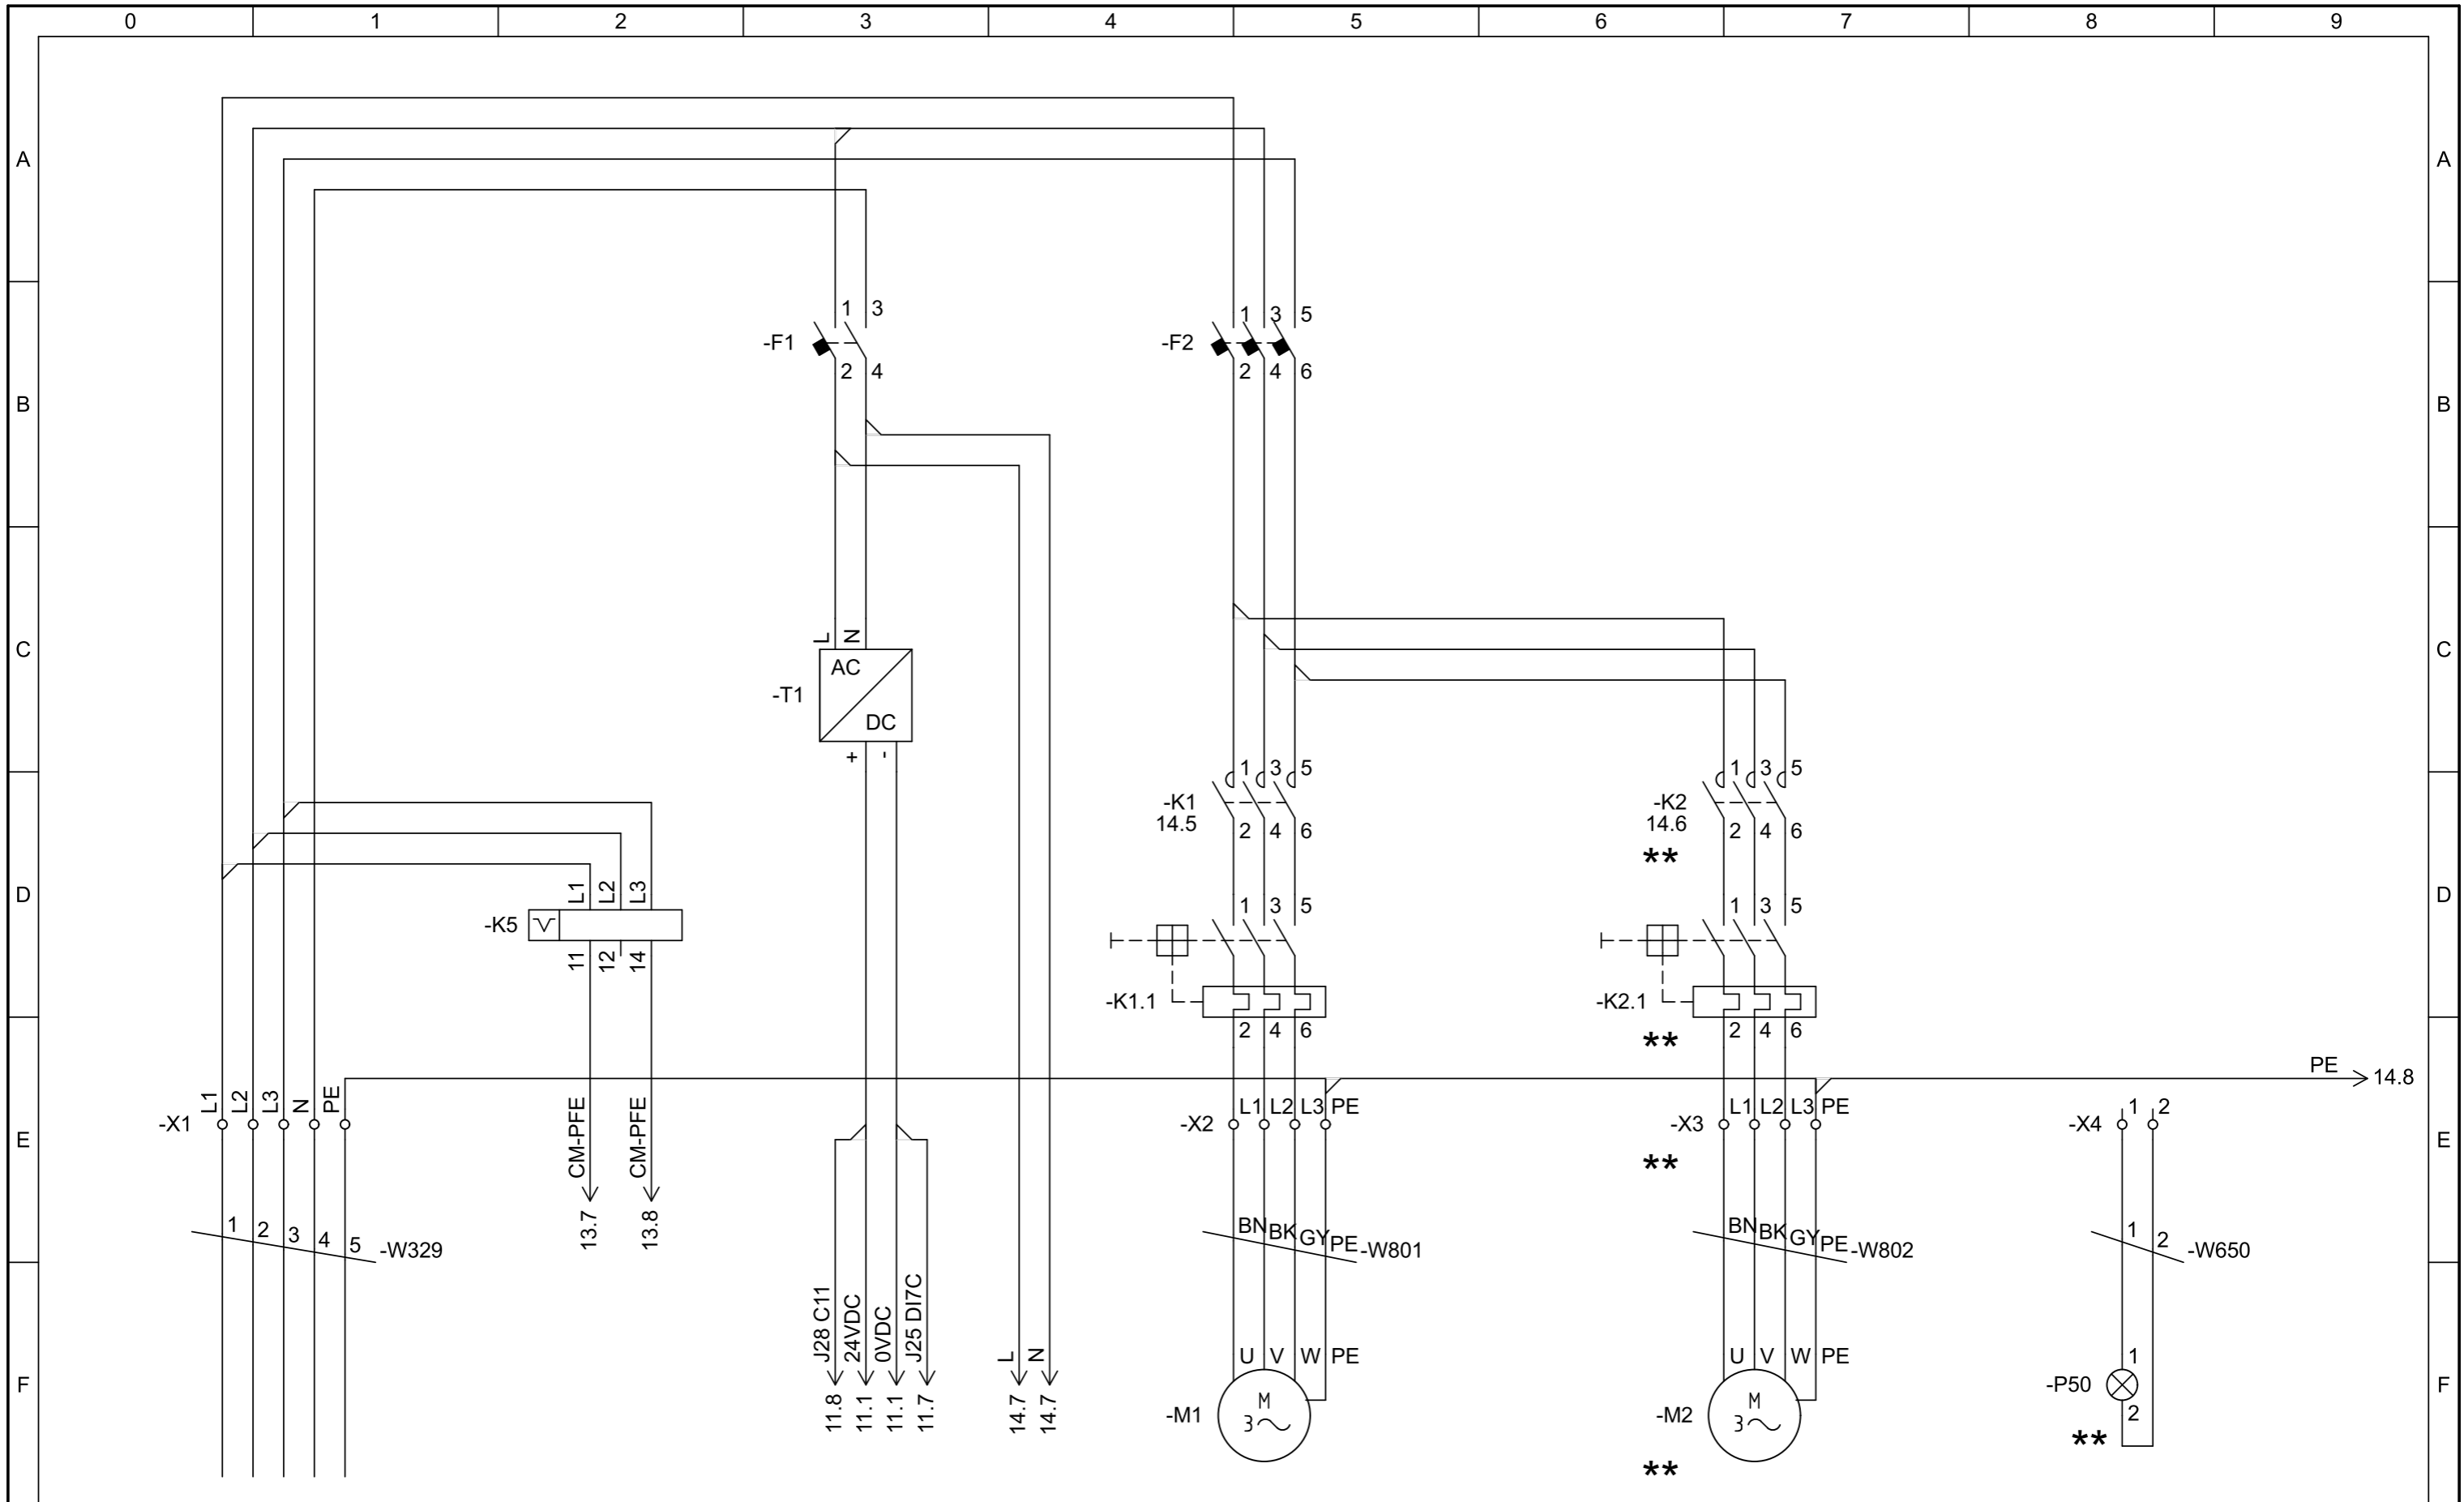

Main Forsyning	Projekt: DVU-HP Control system 31.01.07 DK		Drawing no.:		Init.:	Rev Date.:	Version.:	Blad:	
		Dato: 11-03-2014	Func: =A4	Place:	Cabinet:		MIKE	07-01-2022	31.01.07	10
							Antal sider:	5	Næste side =A4/11