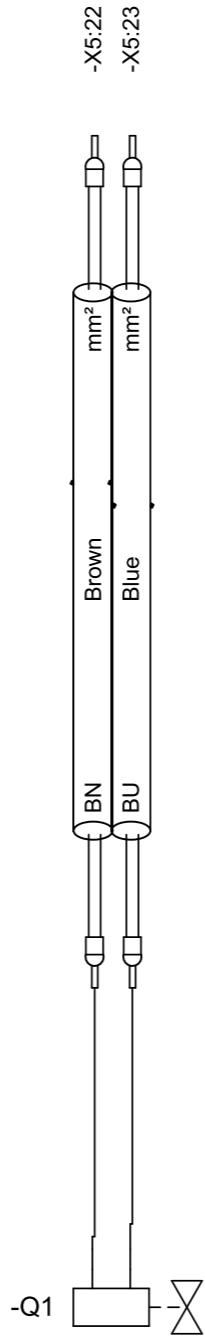

DVU-HP Control system 31.01.07

Documents listed on below pages

Generel beskrivelse	1 - 3
El diagram	10 - 14
Kabel plan	70 - 74

Cabinet is placed behind cabinet door for the compressor

Data over AHU unit.

Varmeveksler type:

Cabelplan

=A4-W816

Description:

Type:
Dimension:
Length: m

=A4-W817

Description:

Type:
Dimension:
Length: m

=A4-W818

Description:

Type:
Dimension:
Length: m

=A4-W830

Description:

Type:
Dimension:
Length: m

Strømvej
Blad

12 4

12 3

Cabelplan

=A4-W833

Description:

Type:
Dimension:
Length: m

=A4-W834

Description:

Type:
Dimension:
Length: m

=A4-W835