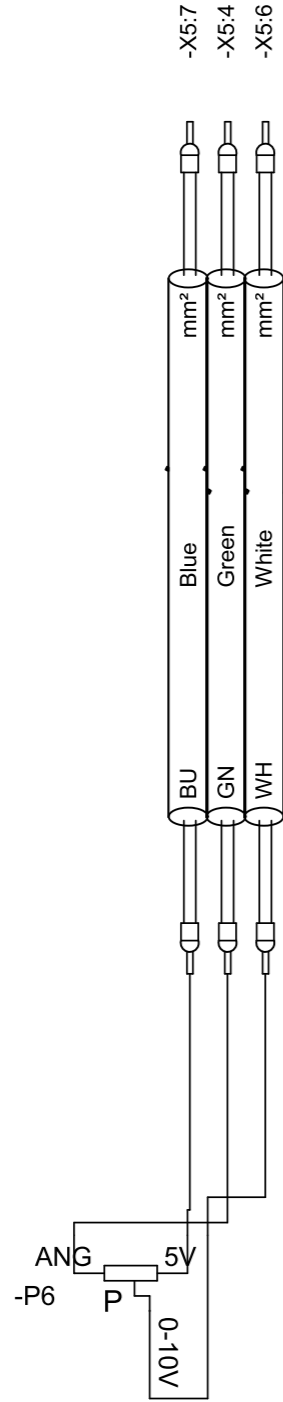

DVU-HP Control system 31.01.07

Documents listed on below pages

Generel beskrivelse	1 - 3
El diagram	10 - 14
Kabel plan	70 - 74

Cabinet is placed behind cabinet door for the compressor

Data over AHU unit.

Varmeveksler type:

Switchgear, 4 pole

Roterende varmeveksler

Relay coil with 2 coils

Relay contact 2

Relay contact 1

Labeling of wires
Cables are marked with
Klemme name

Komponenter er mærket med komponent koder
efterfulgt af et nummer iht. IEC 61346-1 Tabel 1

Cabelplan

=A4-W816

Description:

Type:
Dimension:
Length: m

=A4-W817

Description:

Type:
Dimension:
Length: m

=A4-W818

Description:

Type:
Dimension:
Length: m

=A4-W830

Description:

Type:
Dimension:
Length: m

Strømvej
Blad

12 4

12 3