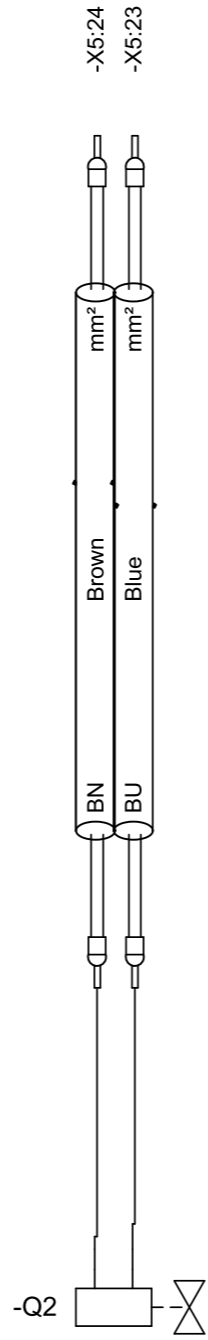

=A4-W835

Description:

Type:
Dimension:
Length: m

=A4-W836

Description:

Type:
Dimension:
Length: m