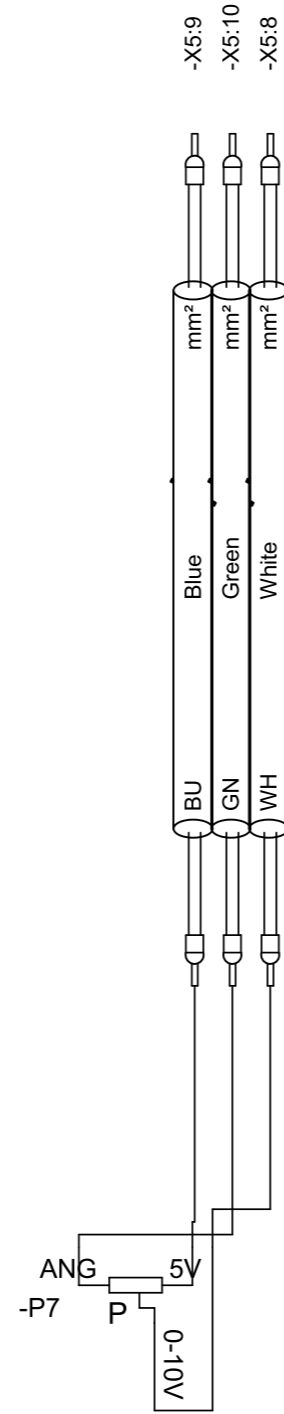

DVU-HP Control system 31.01.07

Documents listed on below pages

Generel beskrivelse	1 - 3
El diagram	10 - 14
Kabel plan	70 - 74

Cabinet is placed behind cabinet door for the compressor

Data over AHU unit.

Varmeveksler type:

Switchgear, 4 pole

Roterende varmeveksler

Relay coil with 2 coils

Relay contact 2

Relay contact 1

Labeling of wires
Cables are marked with
Klemme name

Komponenter er mærket med komponent koder
efterfulgt af et nummer iht. IEC 61346-1 Tabel 1

Cabelplan

=A4-W816

Description:

Type:
Dimension:
Length: m

=A4-W817

Description:

Type:
Dimension:
Length: m

=A4-W818

Description:

Type:
Dimension:
Length: m

=A4-W830

Description:

Type:
Dimension:
Length: m

Strømvej
Blad

12 4

12 3