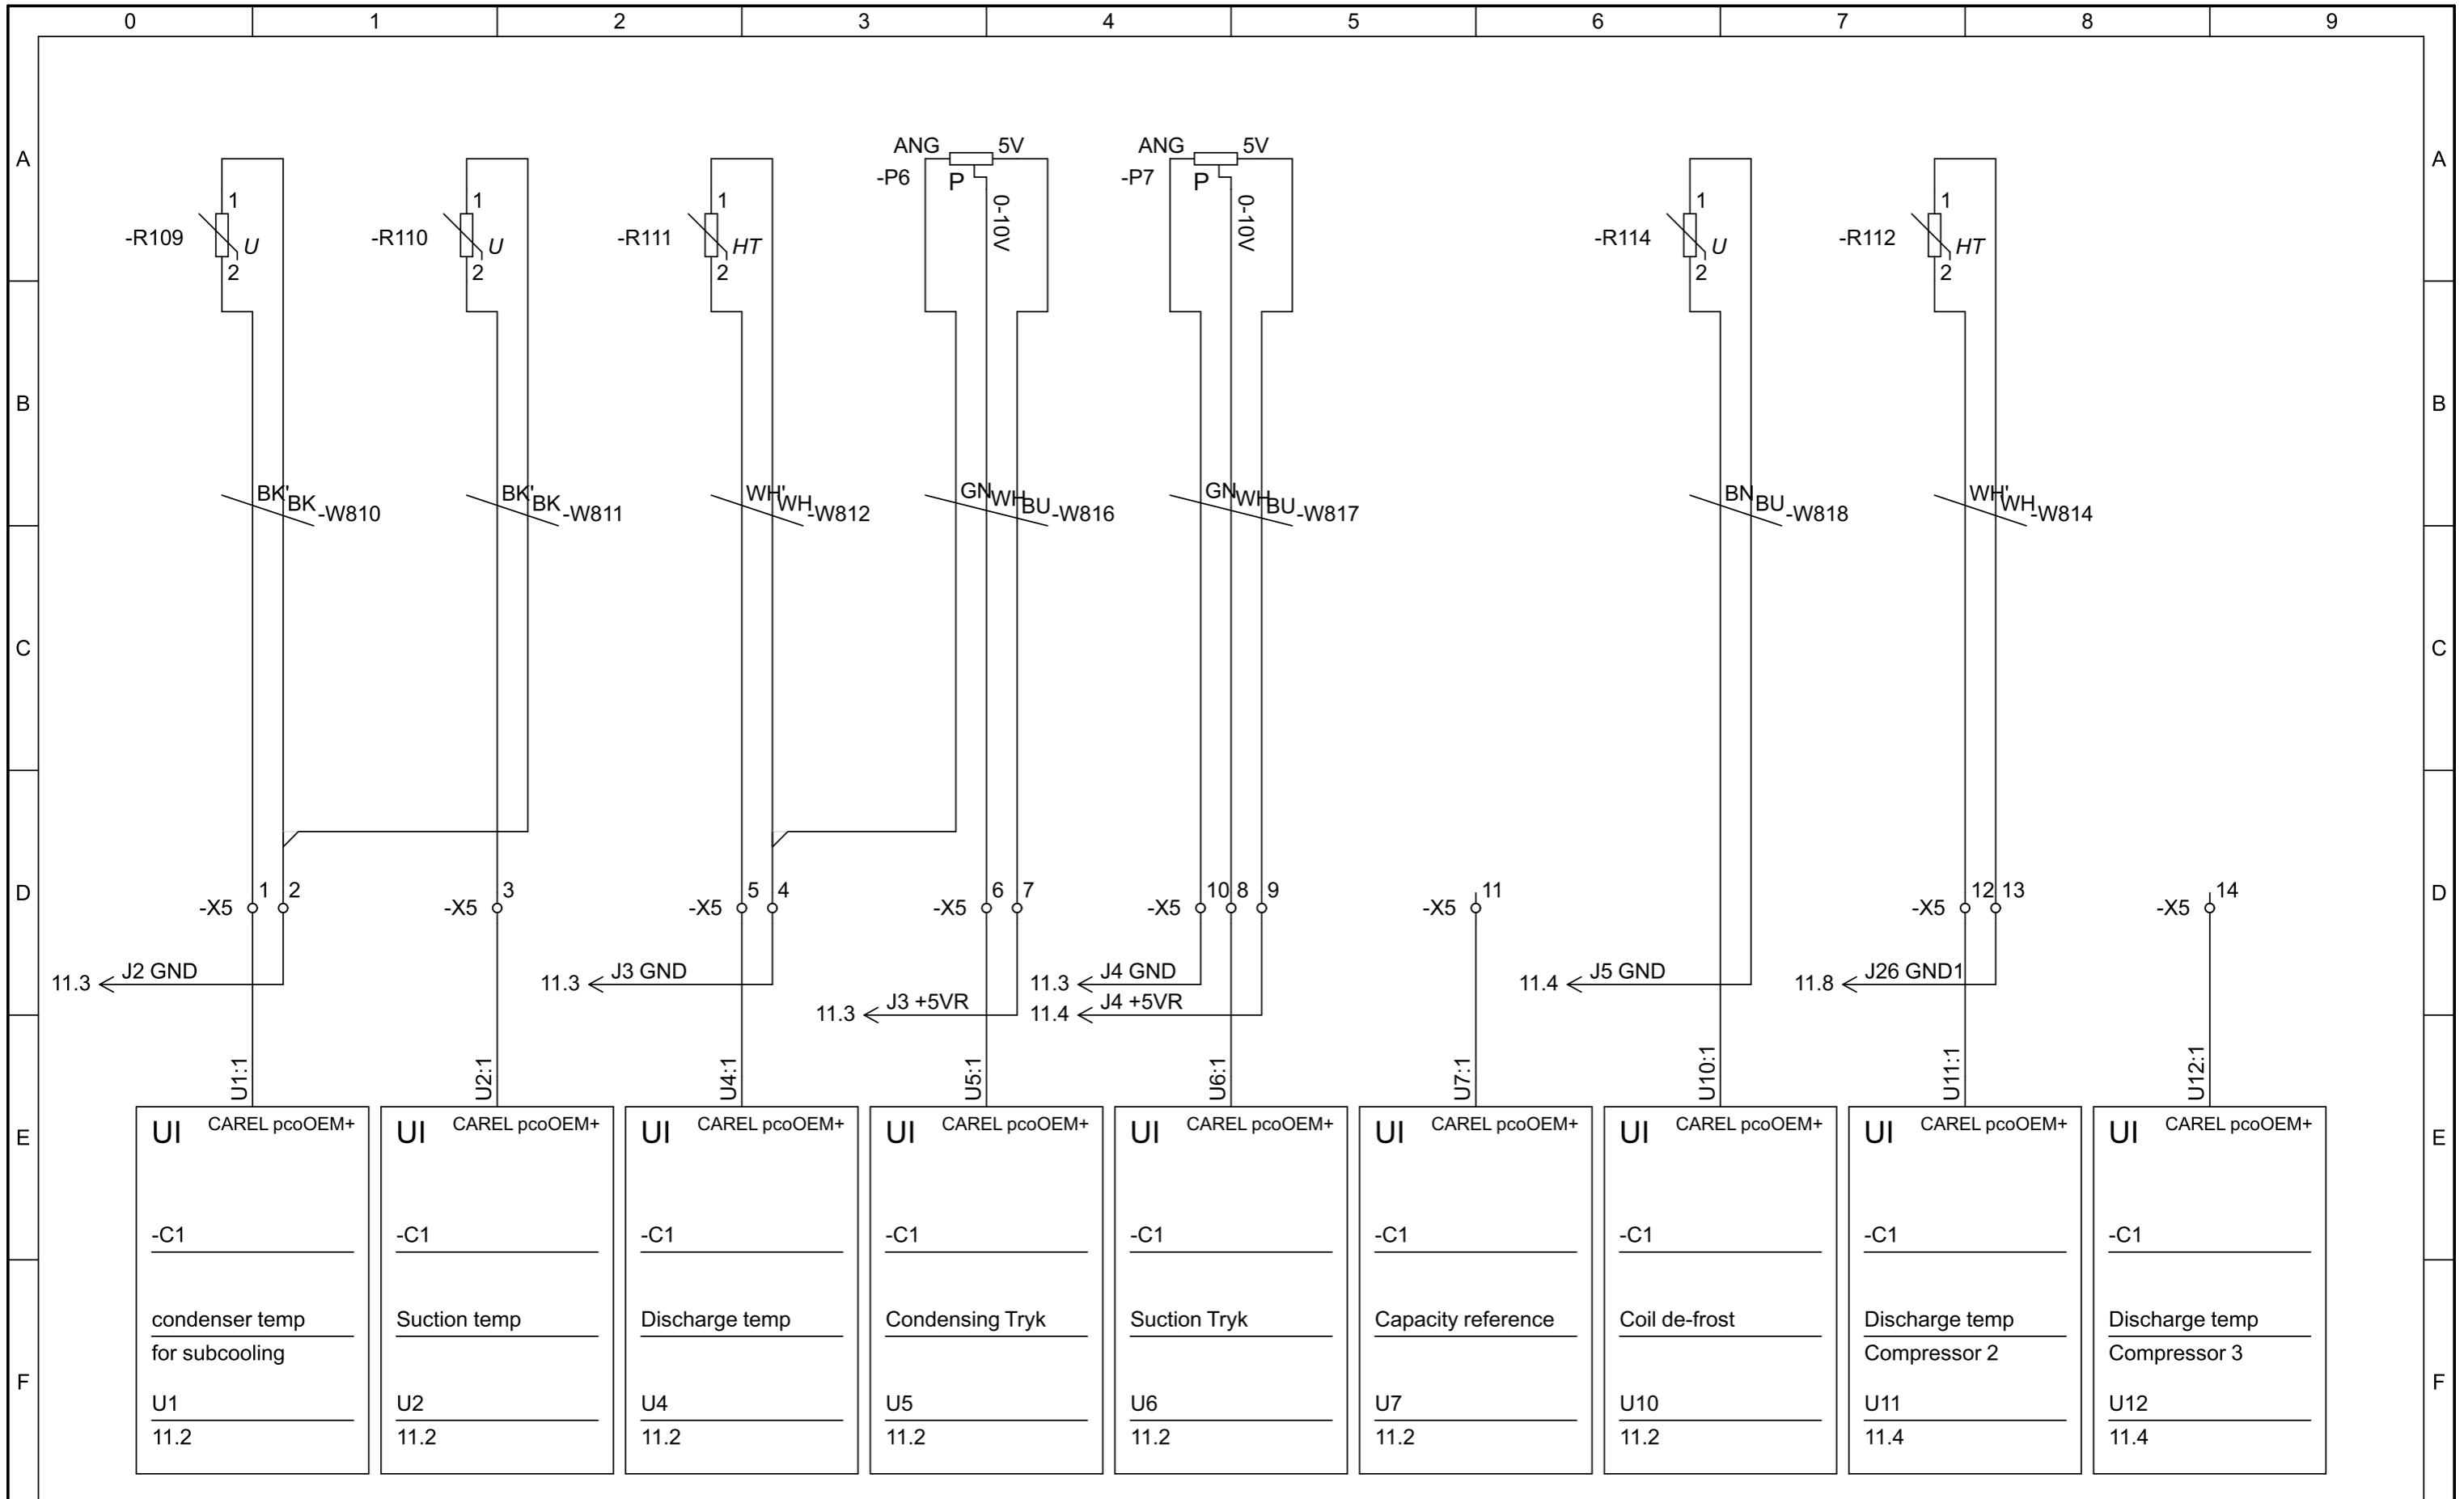

Switchgear, 4 pole

Roterende varmeveksler

Relay coil with 2 coils

Relay contact 2

Relay contact 1

Labeling of wires
Cables are marked with
Klemme name

Komponenter er mærket med komponent koder
efterfulgt af et nummer iht. IEC 61346-1 Tabel 1

Cabelplan

=A4-W816

Description:

Type:
Dimension:
Length: m

=A4-W817

Description:

Type:
Dimension:
Length: m

=A4-W818

Description:

Type:
Dimension:
Length: m

=A4-W830

Description:

Type:
Dimension:
Length: m

Strømvej
Blad

12 4

12 3

Cabelplan

=A4-W833

Description:

Type:
Dimension:
Length: m

=A4-W834

Description:

Type:
Dimension:
Length: m

=A4-W835