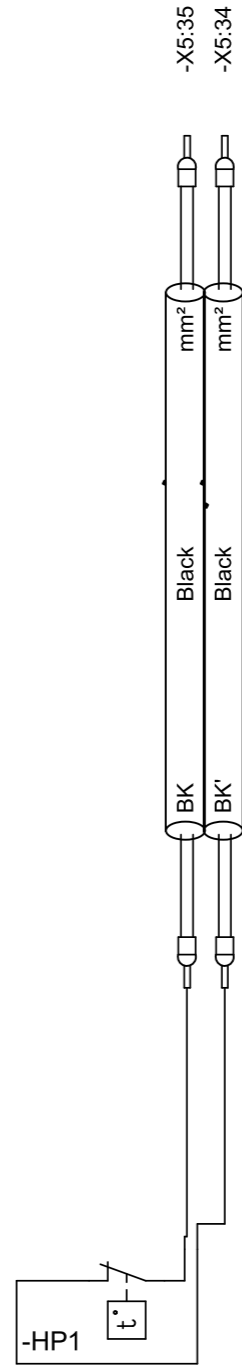

DVU-HP Control system 31.01.07

Documents listed on below pages

Generel beskrivelse	1 - 3
El diagram	10 - 14
Kabel plan	70 - 74

Cabinet is placed behind cabinet door for the compressor

Data over AHU unit.

Varmeveksler type:

Cabelplan

=A4-W816

Description:

Type:
Dimension:
Length: m

=A4-W817

Description:

Type:
Dimension:
Length: m

=A4-W818

Description:

Type:
Dimension:
Length: m

=A4-W830

Description:

Type:
Dimension:
Length: m

Strømvej
Blad

12 4

12 3

Description:

Type:
Dimension:
Length: m

=A4-W836

Description:

Type:
Dimension:
Length: m

=A4-W850

Description:

Type:
Dimension:
Length: m