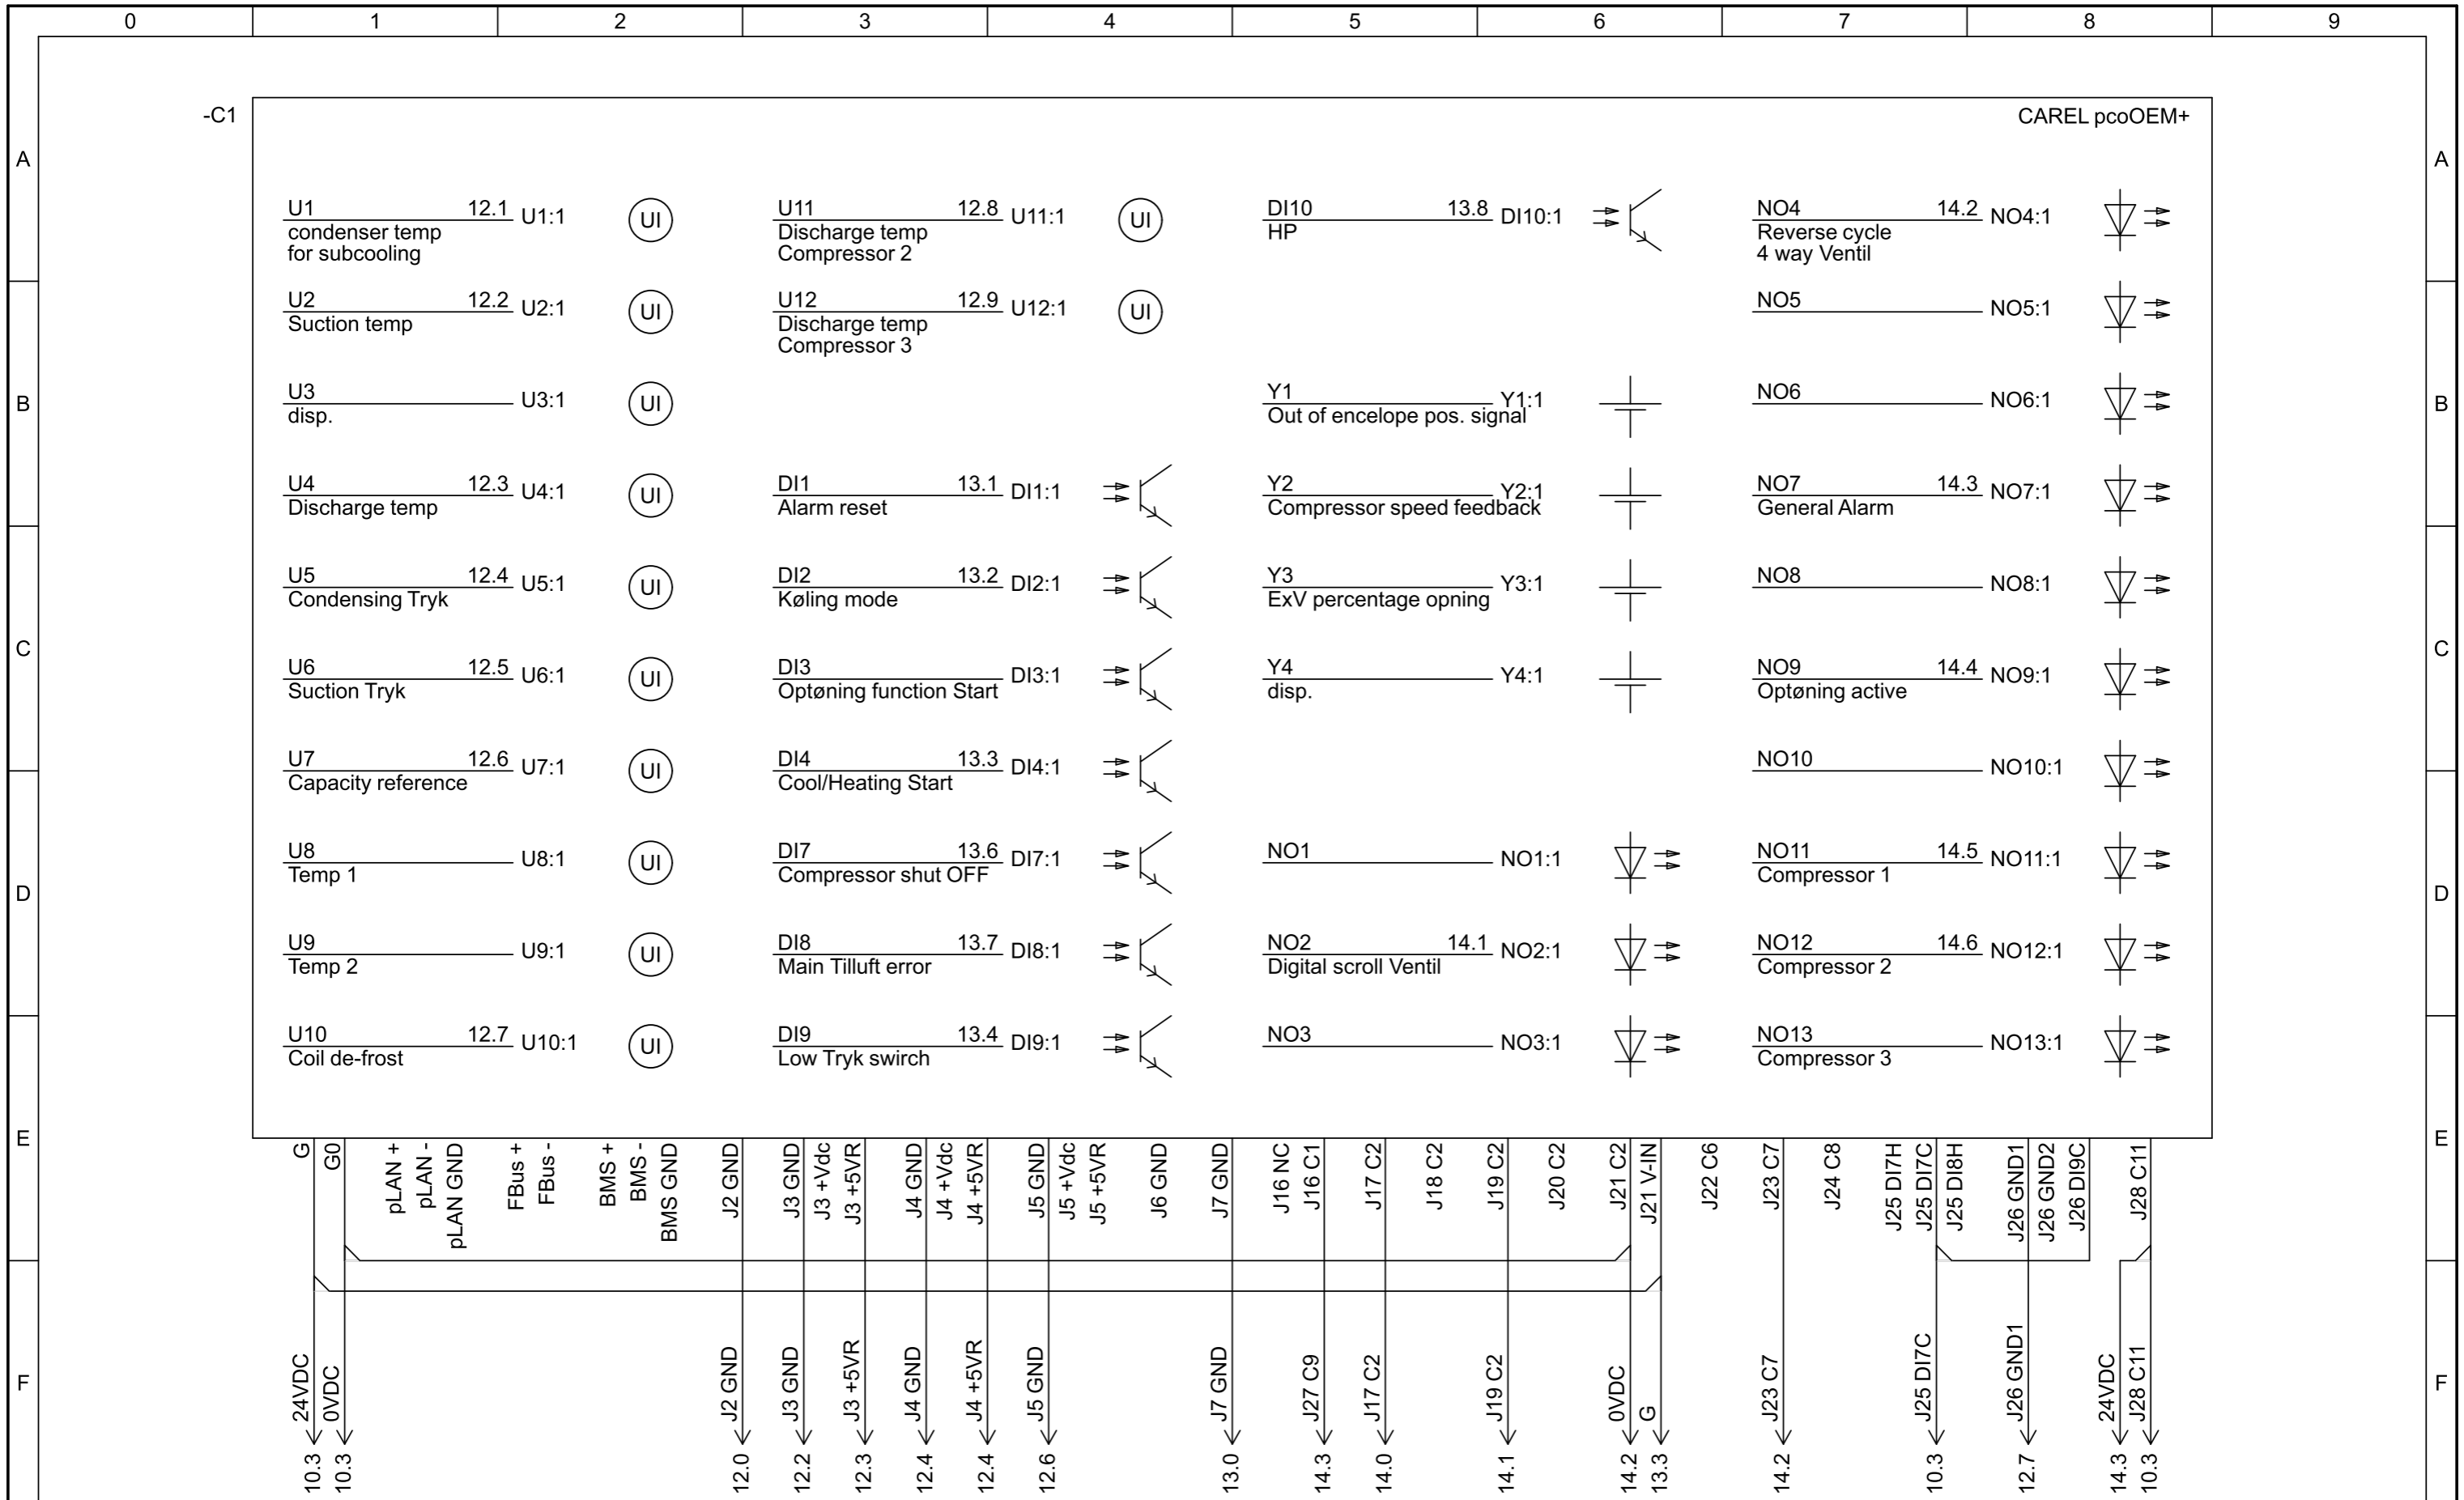

Cabelplan

=A4-W816

Description:

Type:
Dimension:
Length: m

=A4-W817

Description:

Type:
Dimension:
Length: m

=A4-W818

Description:

Type:
Dimension:
Length: m

=A4-W830

Description:

Type:
Dimension:
Length: m

Strømvej
Blad

12 4

12 3

Cabelplan

=A4-W833

Description:

Type:
Dimension:
Length: m

=A4-W834

Description:

Type:
Dimension:
Length: m

=A4-W835

Description:

Type:
Dimension:
Length: m

=A4-W836

Description:

Type:
Dimension:
Length: m

=A4-W850

Description:

Type:
Dimension:
Length: m