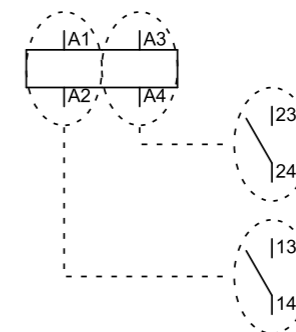

Relay coil with 2 coils

Relay contact 2

Relay contact 1