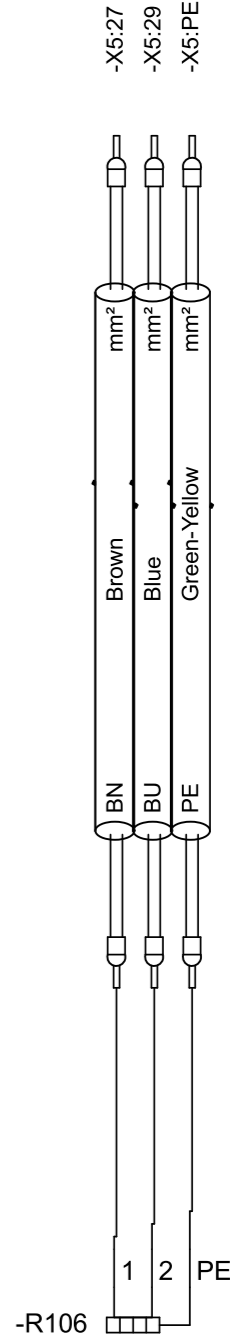

DVU-HP Control system 31.01.07

Documents listed on below pages

Generel beskrivelse	1 - 3
El diagram	10 - 14
Kabel plan	70 - 74

Cabinet is placed behind cabinet door for the compressor

Data over AHU unit.

Varmeveksler type:

Cabelplan

=A4-W816

Description:

Type:
Dimension:
Length: m

=A4-W817

Description:

Type:
Dimension:
Length: m

=A4-W818

Description:

Type:
Dimension:
Length: m

=A4-W830

Description:

Type:
Dimension:
Length: m

Strømvej
Blad

12 4

12 3

Description:

Type:
Dimension:
Length: m

=A4-W836

Description:

Type:
Dimension:
Length: m

=A4-W850

Description:

Type:
Dimension:
Length: m