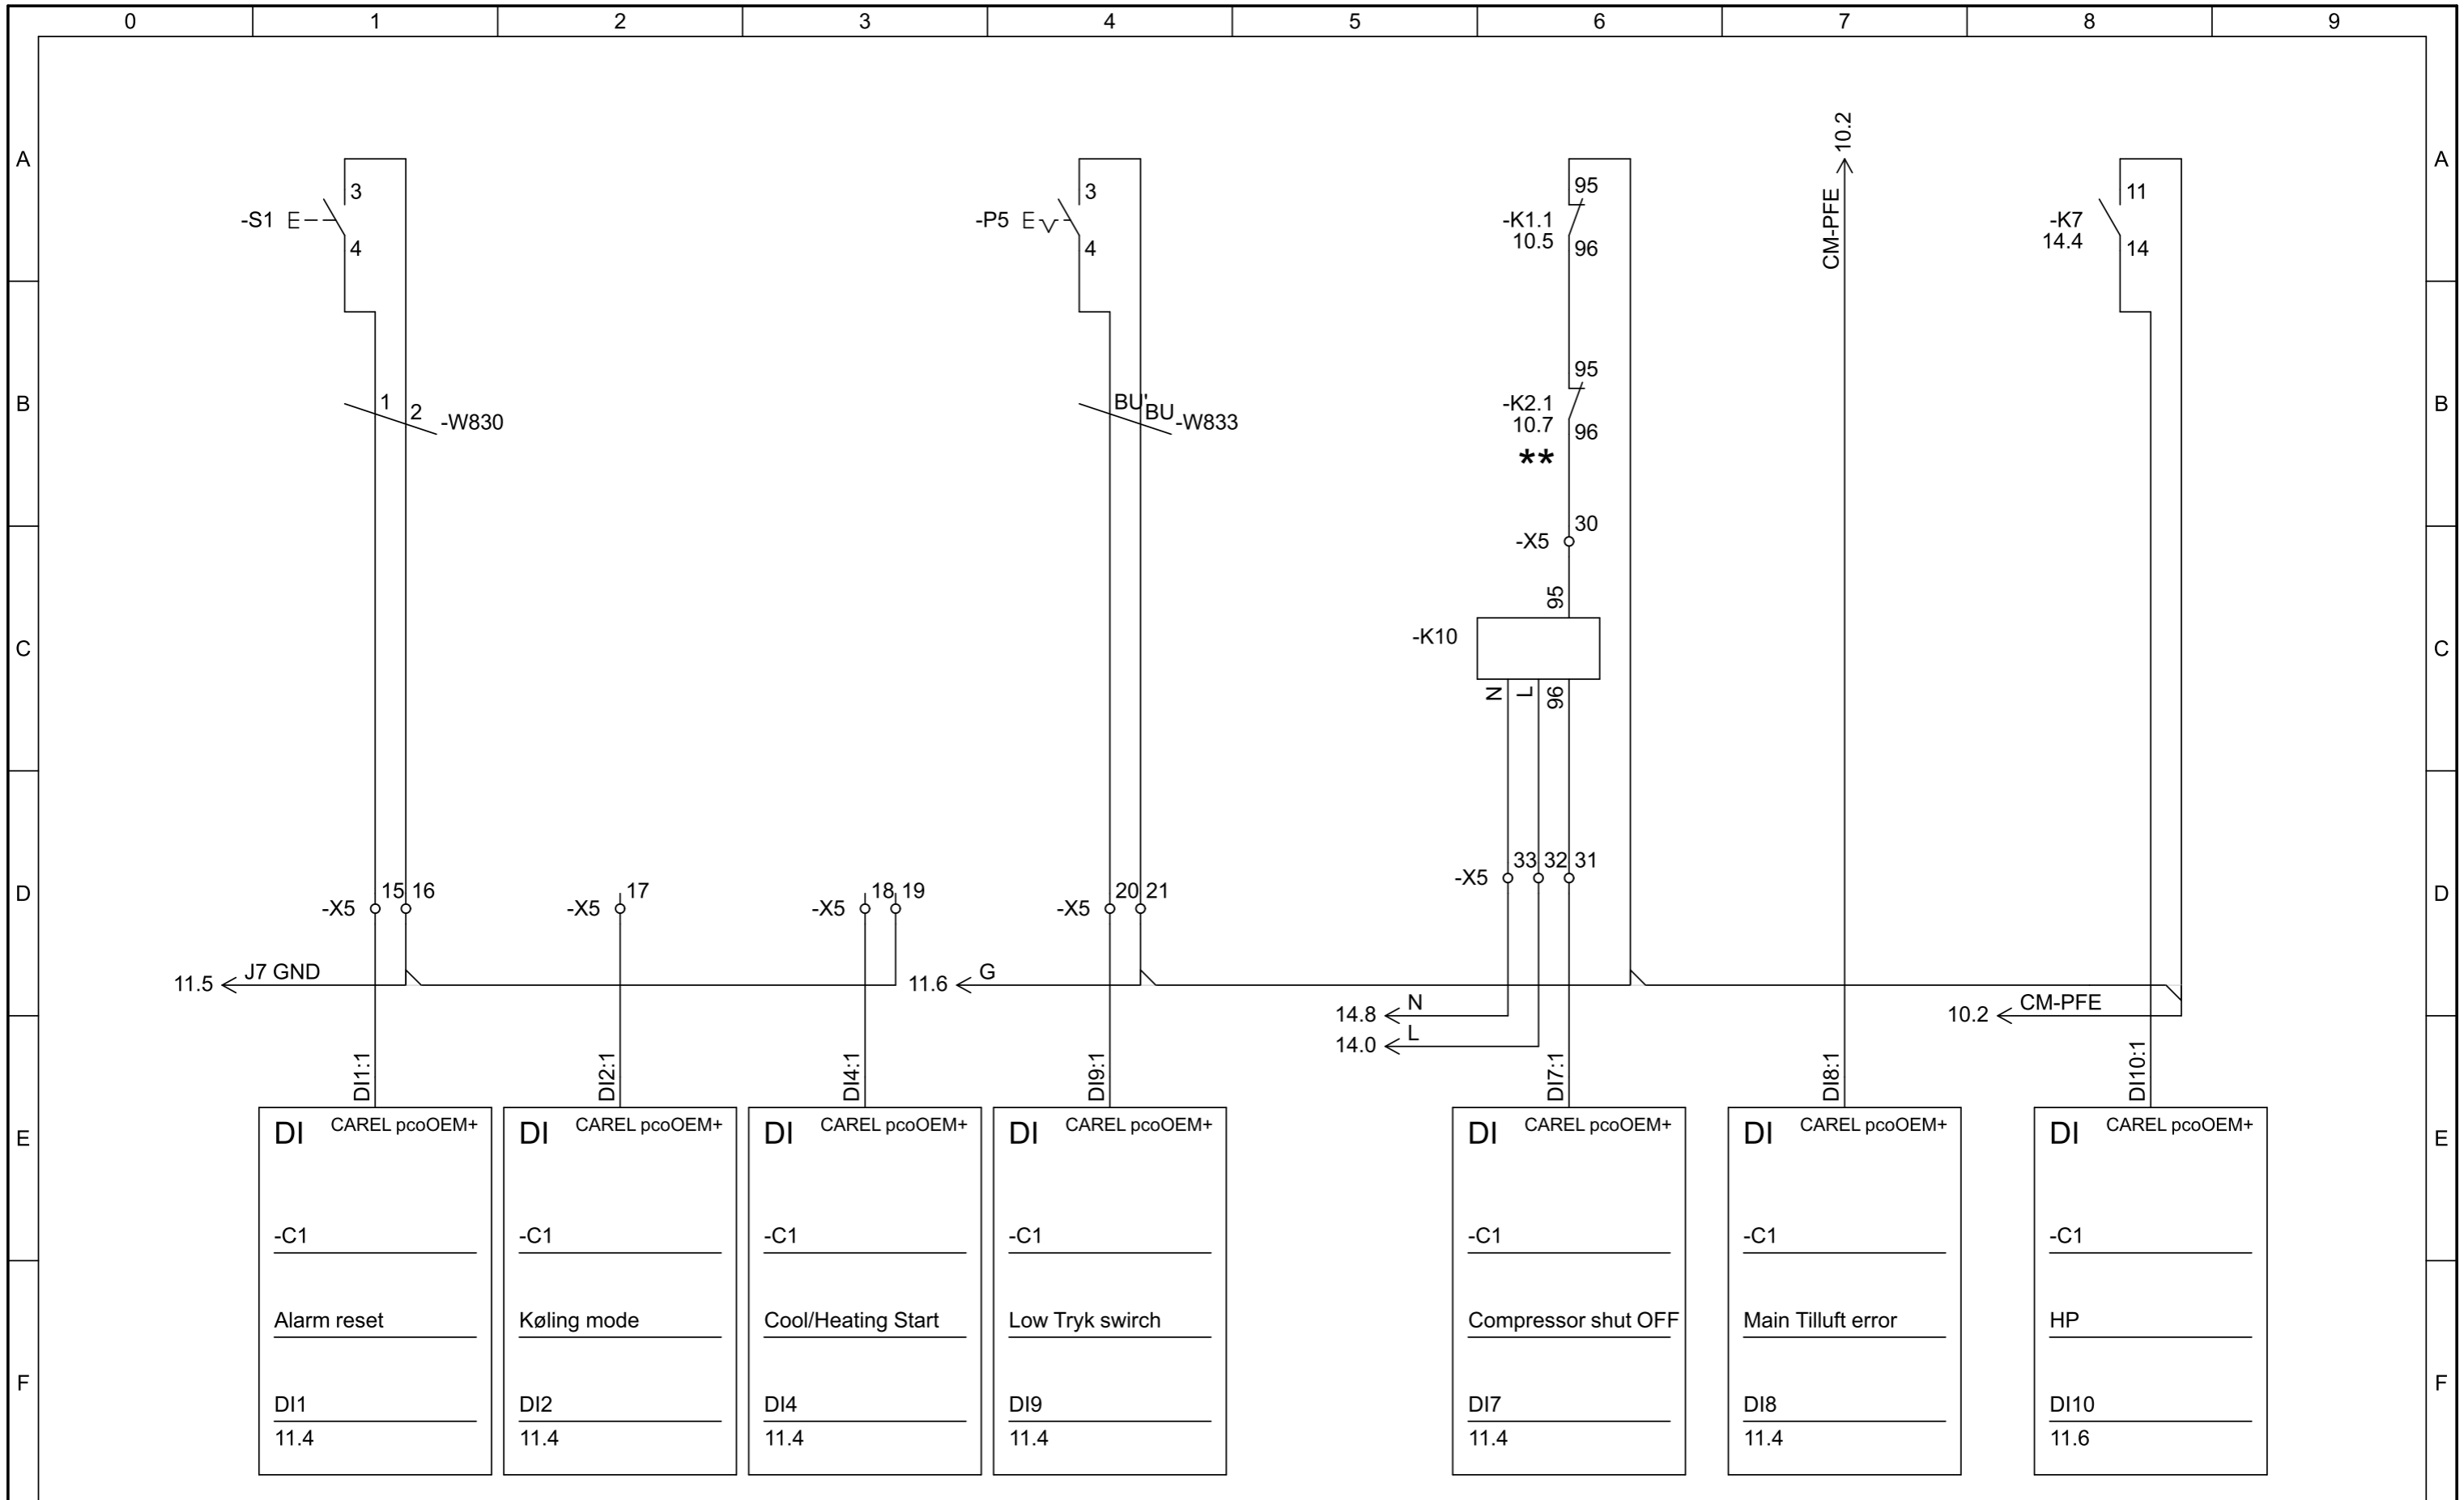

Cabelplan

=A4-W816

Description:

Type:
Dimension:
Length: m

=A4-W817

Description:

Type:
Dimension:
Length: m

=A4-W818

Description:

Type:
Dimension:
Length: m

=A4-W830

Description:

Type:
Dimension:
Length: m

Strømvej
Blad

12 4

12 3